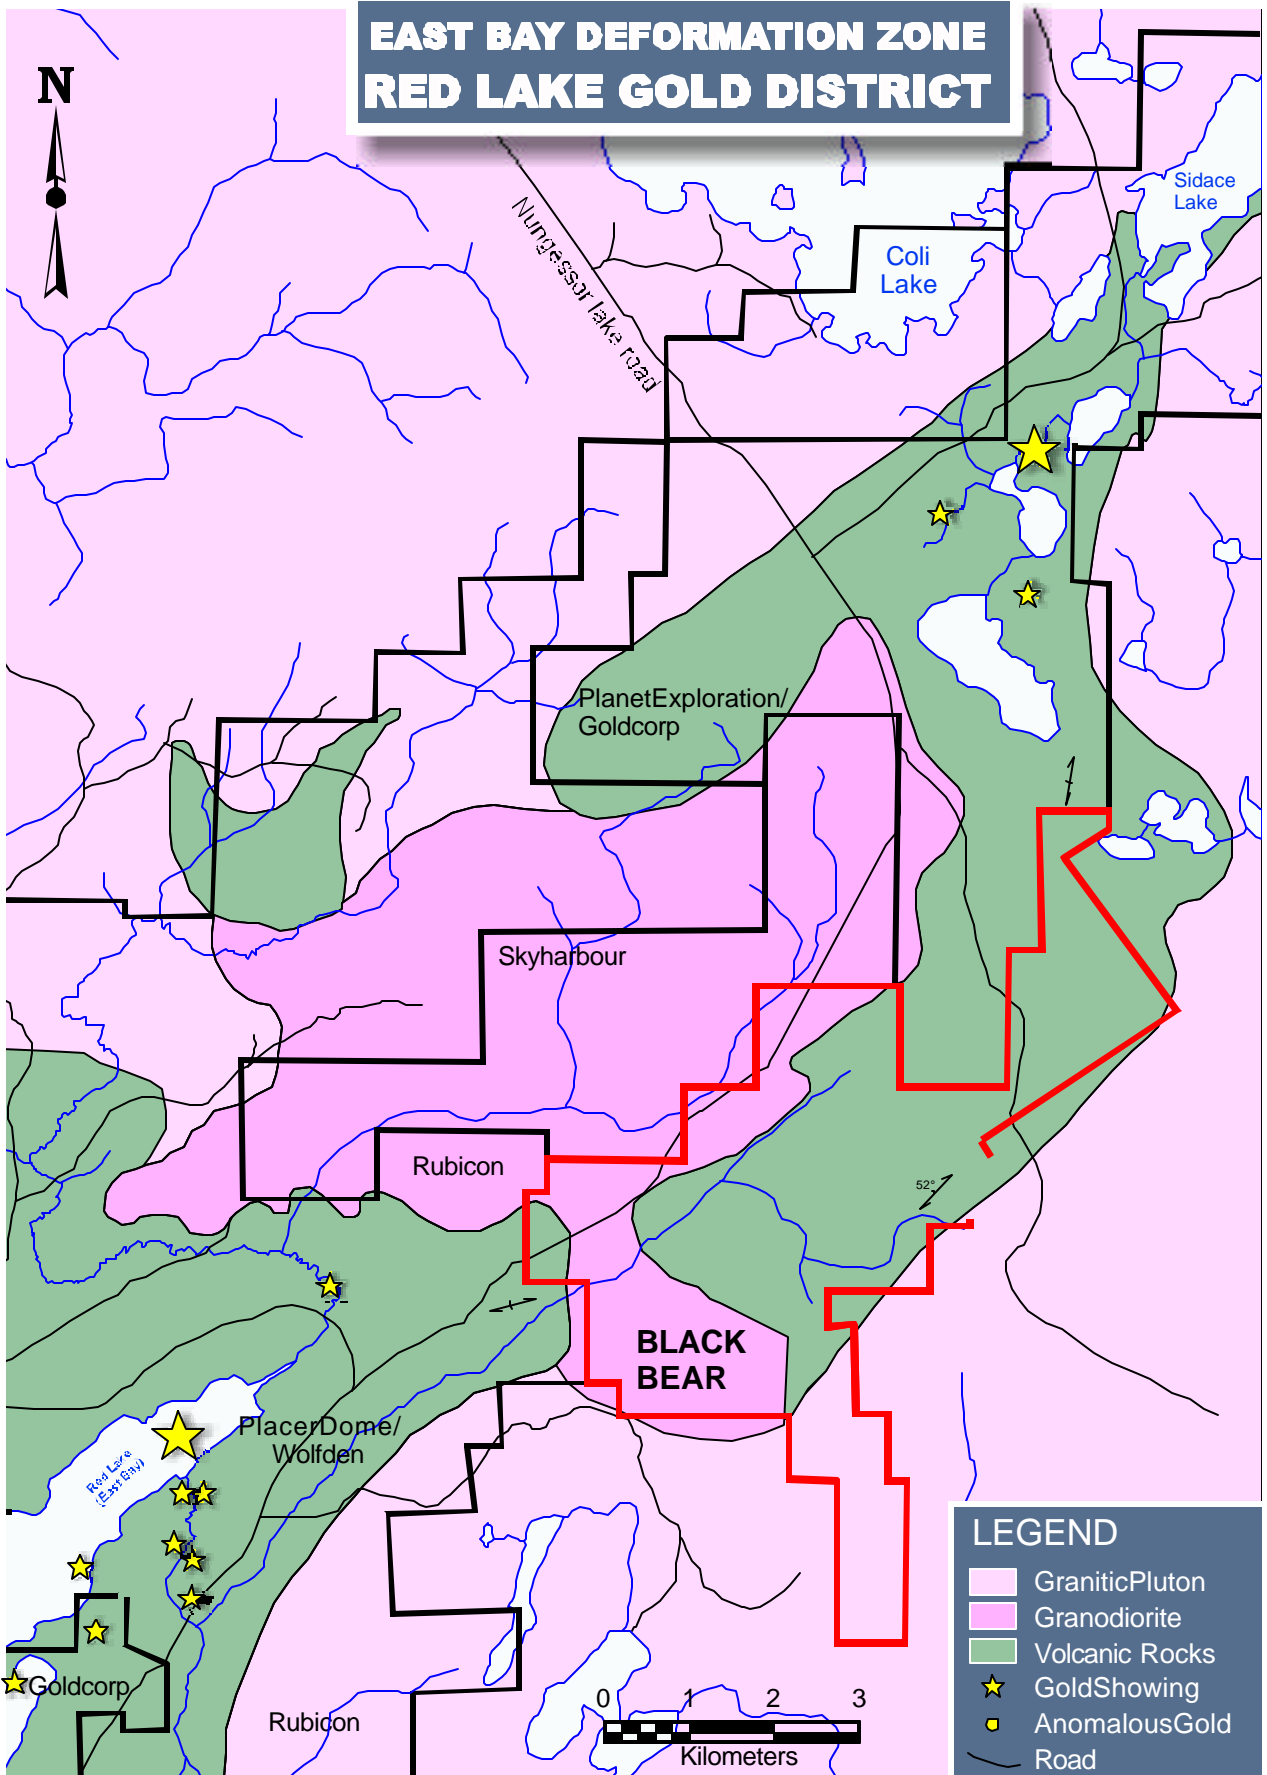

EAST BAY DEFORMATION ZONE RED LAKE GOLD DISTRICT

LEGEND

- Granitic Pluton
- Granodiorite
- Volcanic Rocks
- ★ Gold Showing
- Anomalous Gold
- Road